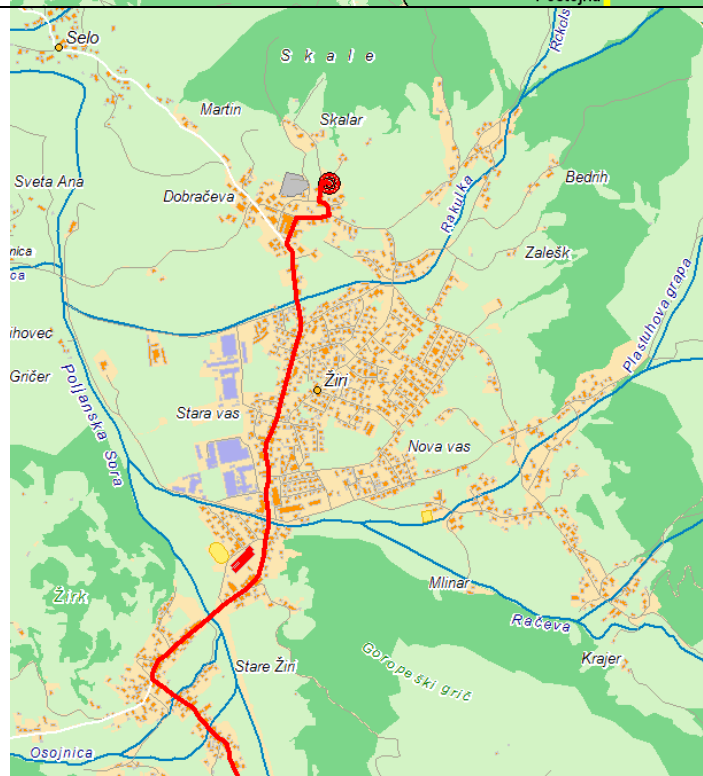

From Ljubljana ring:

- direction Postojna (Koper)
- cca. 20km
- exit Logatec

From highway A1
(Ljubljana-Koper)

- exit Logatec
- 1st roundabout, 2nd exit
- 2nd roundabout, 1st exit
- after 300m left to Žiri
- cca. 20km to Žiri

From Logatec

- enter Žiri
- main road 2,5 km
(direction Škofja Loka)
- gostilna »Pri Županu« right exit
- 100m left exit (Lesko)
- 150 parking (big truck stop)
- 200 m LESKO

contact tel: +386 4 510 50 50
+386 41 645 854